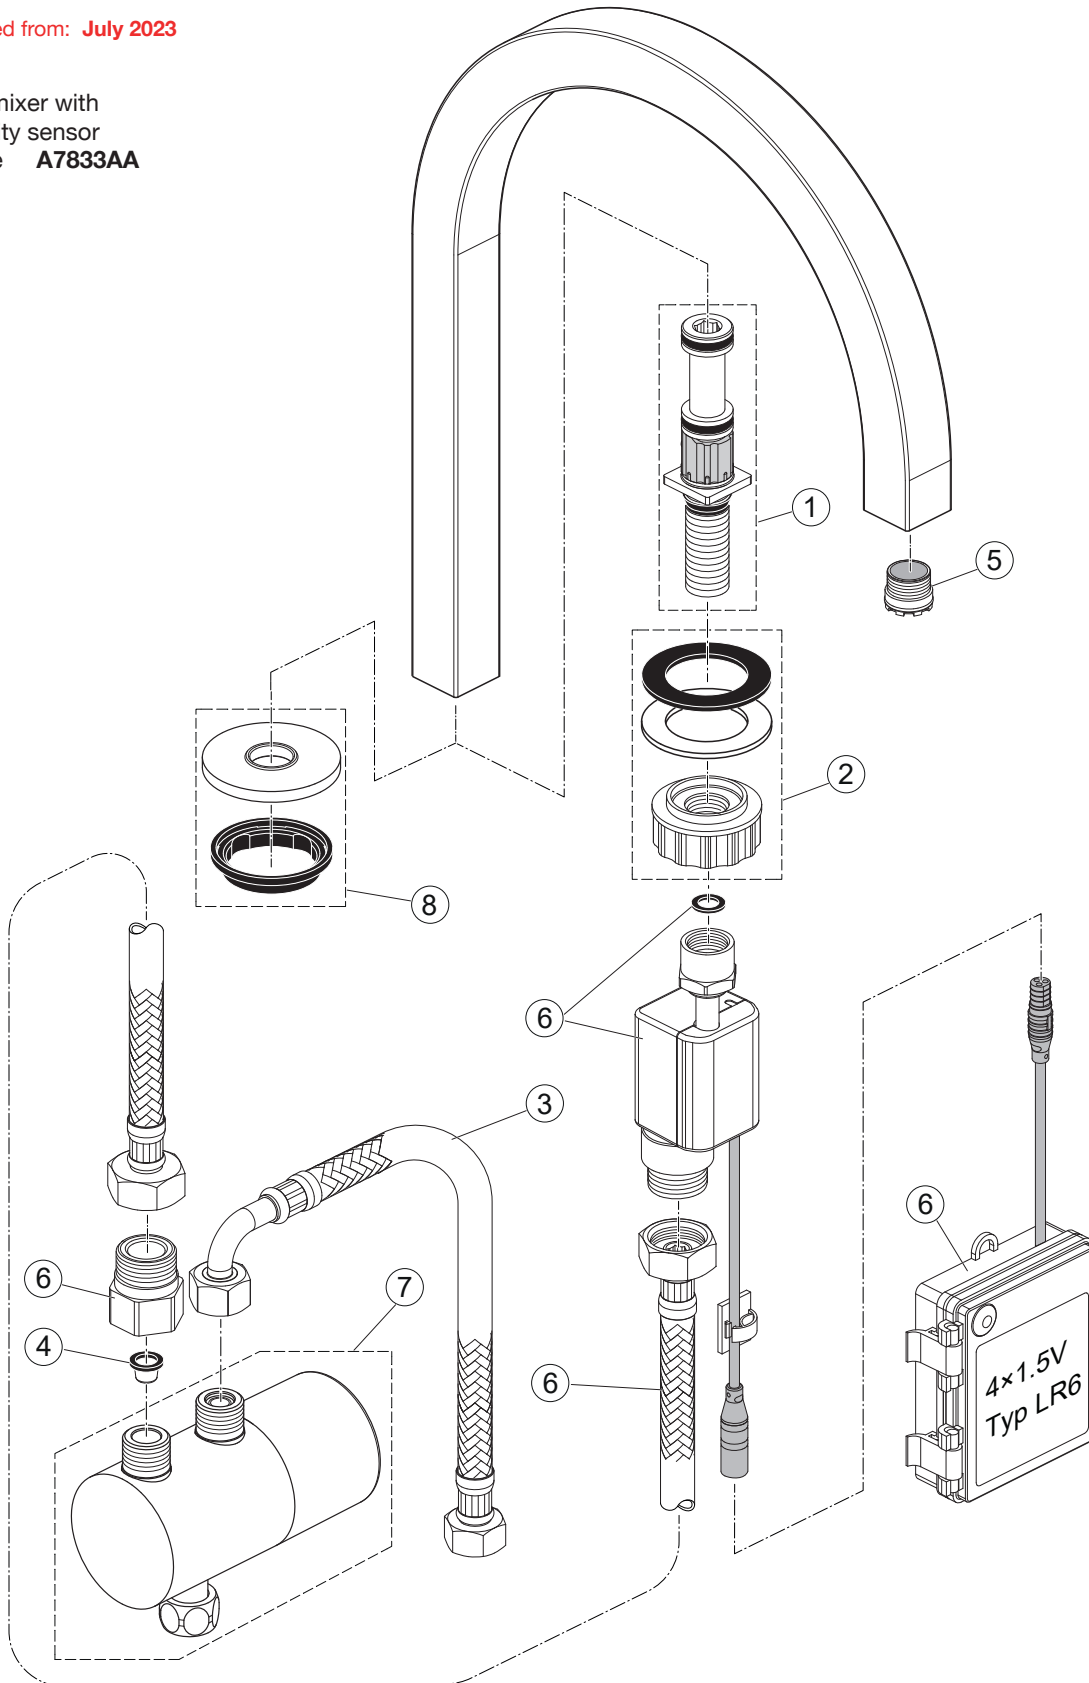

Produced from: **July 2023**

Basin mixer with
proximity sensor
chrome **A7833AA**

Replace XX with the appropriate finish code

Chrome = AA Silver Storm = GN Gold = A2 Magnetic Grey = A5 Silk black = XG clossy white = AC

Example spare part order:

A 861 767 AA in Chrome

Pos.	Description	Part-Number	Qty.	Pos.	Description	Part-Number	Qty.
1	Connection nipple cpl.	A 861 767 XX	1 Set	7	See sparepart sheet of A5776AA		
2	Fixation set	A 861 764 NU	1 set	8	Decorative ring for using on sink with hole Ø 35	A 861 820 XX	1 Set
3	Flex. hose with elbow	A 860 889 NU	1 pcs				
4	Filtre	A 962 136 NU	1 pcs				
5	Aerator M16,5x1 5l/min	A 960 197 NU	1 pcs				
6	Capacitiv sensor unit	A 861 771 NU*	1 Set				

**Universal set (not all parts needed)*