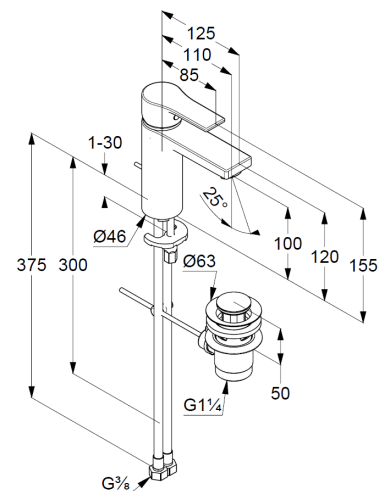

Technische Daten/ Technical Data

KLUDI ZENTA SL
single lever basin mixer 100
DN 15

Ref.:
482900565

Finishes:
05 chrome

Product description
Manufacturer KLUDI GmbH & Co. KG
Typ: KLUDI ZENTA SL
single lever basin mixer 100
Ref.: 482900565

basin mixer
single lever mixer
1-hole mounted
solid handle, metal
aerator M24 PCA
ceramic cartridge with hot water safety device
flow rate at 3 bar 5 l/min.
flexible hoses G $\frac{3}{8}$ DVGW approved
rapid installation set
pop up waste G1 $\frac{1}{4}$ metal

Produktabbildung/ Product picture

Maßzeichnung/ Dimensional drawing

Durchfluss/ Flow rate