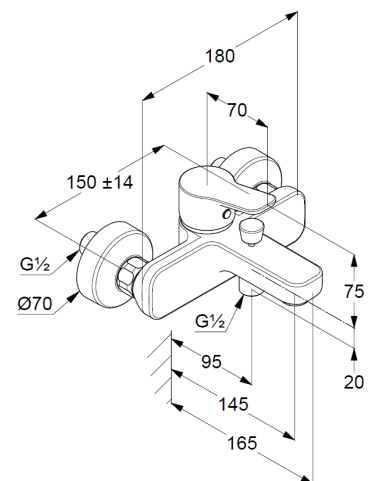

protected against back flow

shower outlet G $\frac{1}{2}$

ceramic cartridge with hot water safety device

flow rate at 3 bar 21 l/min.

S-unions G $\frac{1}{2}$ x G $\frac{3}{4}$

Produktabbildung/ Product picture

Maßzeichnung/ Dimensional drawing

Durchfluss/ Flow rate