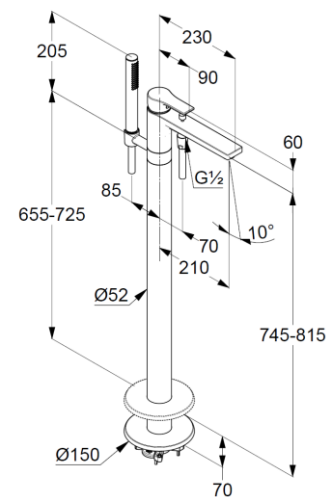

bath and shower mixer
single lever mixer
trim set without pre-installation set
pre installation set KLUDI FLEXX.BOX Art. Nr. 88088
floor standing for free standing bath tubs
with shower holder
automatic diverter: shower/ bath
solid lever, metal
aerator M24
protected against back flow
shower outlet $G\frac{1}{2}$
ceramic cartridge with hot water safety device
flow rate at 3 bar 22 l/min.
fixed spout
hand shower and shower hose 1250mm

A-QA hand shower 1 S
1 spray pattern
Volumen
with cleaning system
sieve seal

Shower hose
plastic coated
with conical nuts
anti twist
 $G\frac{1}{2} \times G\frac{1}{2} \times 1250\text{mm}$

Produktabbildung/ Product picture

Maßzeichnung/ Dimensional drawing

Durchfluss/ Flow rate