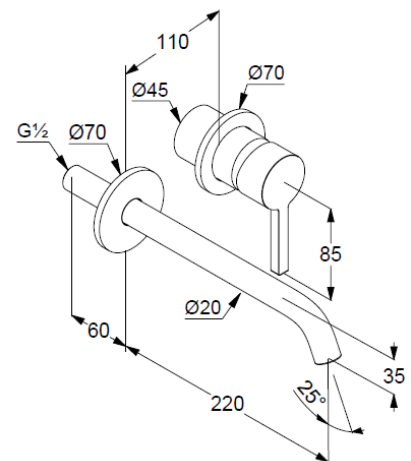

single lever mixer

trim set without pre-installation set

for pre-installation set KLUDI Ref.: 38242

solid lever, metal

aerator, S-Pointer M18,5 PCA

flow rate at 3 bar 4,5 l/min.

fixed spout

EU taxonomy: max. 6 l/min. -

Substantial Contribution (SC) possible

Produktabbildung/ Product picture

Maßzeichnung/ Dimensional drawing

Durchfluss/ Flow rate