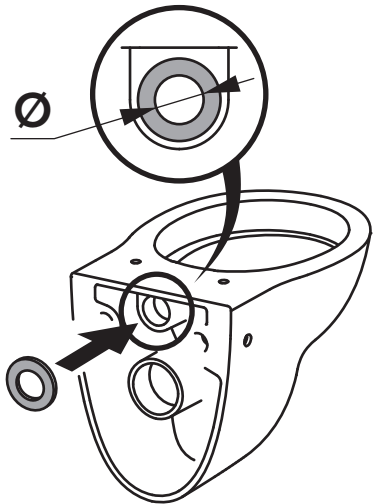

Ideal Standard

6 litres (CL1 type 6)

Ø30mm

code: S944068

4.5 litres (CL1 type 5)

Ø32mm

code: S944069

E1537 EU 05.18