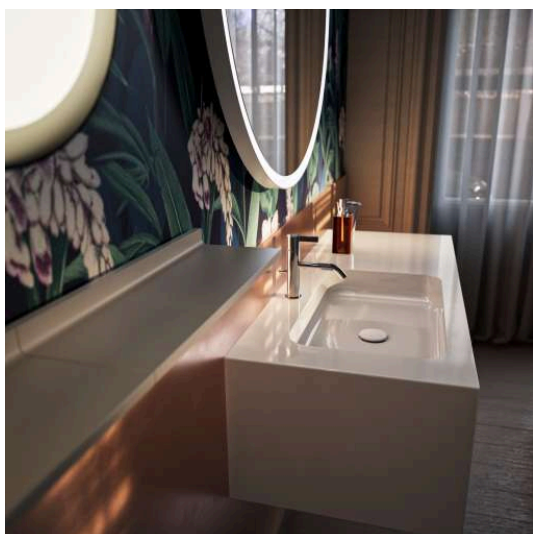

ASSIST

Shelf 400 mm, aluminium, without cutouts, including fixing set

DIMENSIONS

Length	400 mm
Width	100 mm
Height	50 mm

COLOUR AND FINISH

■ 450 Black Matt

OPTIONS

000 - standard option

Installation type : Wall-mounted

Net weight (kg) : 1.3

Material : Metal

Shape : Rectangular

TECHNICAL DRAWINGS

ASSIST

Assist is more than just a functional accessory – it is an architectural statement. With its floating lightness and uncompromising linearity, Assist introduces a new dimension of design into the bathroom. The shelves provide space for everyday essentials without creating visual clutter. Whether in private bathrooms or high-end commercial spaces, its understated design integrates seamlessly, allowing materials and forms to take center stage. Assist is the perfect addition to spaces that are not merely designed, but composed.