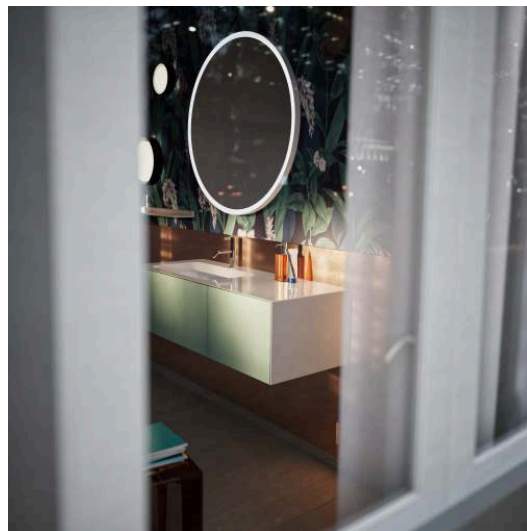

Installation type : Wall-mounted

Net weight (kg) : 1.3

Material : Metal

Shape : Rectangular

TECHNICAL DRAWINGS

ASSIST

Assist is more than just a functional accessory – it is an architectural statement. With its floating lightness and uncompromising linearity, Assist introduces a new dimension of design into the bathroom. The shelves provide space for everyday essentials without creating visual clutter. Whether in private bathrooms or high-end commercial spaces, its understated design integrates seamlessly, allowing materials and forms to take center stage. Assist is the perfect addition to spaces that are not merely designed, but composed.