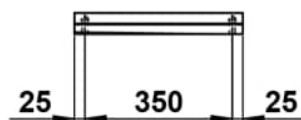

ASSIST

Shelf 400 mm, aluminium, without cutouts, including fixing set

DIMENSIONS

Length	400 mm
Width	100 mm
Height	50 mm

COLOUR AND FINISH

■ 450 Black Matt

OPTIONS

000 - standard option

Installation type : Wall-mounted

Net weight (kg) : 1.3

Material : Metal

Shape : Rectangular

TECHNICAL DRAWINGS

ASSIST

Assist is more than just a functional accessory – it is an architectural statement. With its floating lightness and uncompromising linearity, Assist introduces a new dimension of design into the bathroom. The shelves provide space for everyday essentials without creating visual clutter. Whether in private bathrooms or high-end commercial spaces, its understated design integrates seamlessly, allowing materials and forms to take center stage. Assist is the perfect addition to spaces that are not merely designed, but composed.