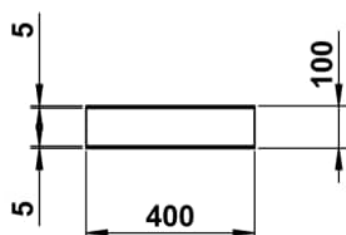

ASSIST

Shelf 400 mm, aluminium, without cutouts, including fixing set

DIMENSIONS

Length	400 mm
Width	100 mm
Height	50 mm

COLOUR AND FINISH

■ 450 Black Matt

OPTIONS

000 - standard option

Installation type : Wall-mounted

Net weight (kg) : 1.3

Material : Metal

Shape : Rectangular

TECHNICAL DRAWINGS